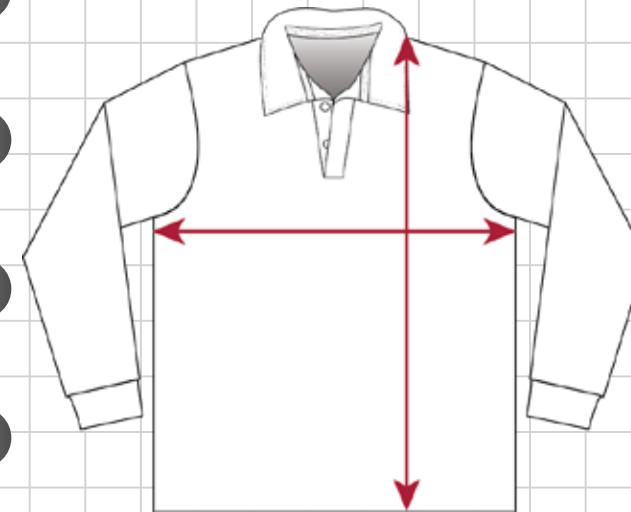

Thick 370GSM Fabric

Minimal Pilling | Long Lasting

Heavy Duty Ribbed Cuffs

High Quality Embellishments

30 Stock Designs Available | Custom Designs Available

SIZE CHART

- PLEASE ALLOW 2CM TOLERANCE (+ / -)
- SMALLER / LARGER SIZES AVAILABLE ON REQUEST
- SIZE RELABELLING AVAILABLE
- CUSTOM SIZE SPEC AVAILABLE. CHARGES APPLY

ADULTS (CM)	XS	S	M	L	XL	2XL	3XL	4XL	5XL	6XL	7XL
HALF CHEST	50.5	52.5	54.5	57	59.5	62	64.5	67	69	71	73
BODY LENGTH	66	68.5	71	73	75	77	79	81	83	84	84
KIDS (CM)	4	6	8	10	12	14					
HALF CHEST	37	39.5	42	44.5	46.5	48.5					
BODY LENGTH	46	50	54	58	61	63.5					